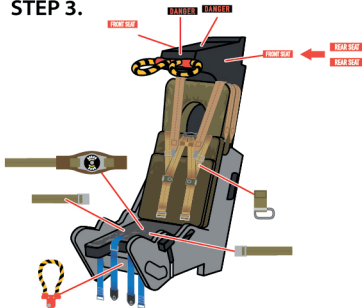

BLACKBURN/HAWKER SIDDELEY SEAT HARNESSES ETC (AIRFIX 1:48 SCALE) MARTIN-BAKER TYPE 6, MK2

STEP 1.

STEP 2.

STEP 3.

COMPLETE!
(REPEAT FOR REAR SEAT)