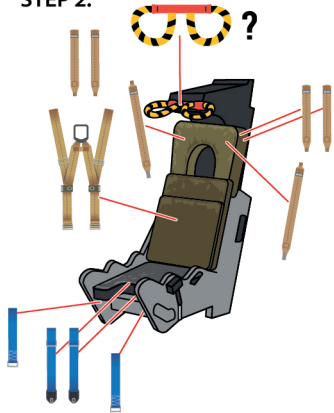

BLACKBURN/HAWKER SIDDELEY SEAT HARNESSES ETC (AIRFIX 1:48 SCALE) MARTIN-BAKER TYPE 6, MK2

STEP 1.

STEP 2.

STEP 3.

COMPLETE!
(REPEAT FOR REAR SEAT)