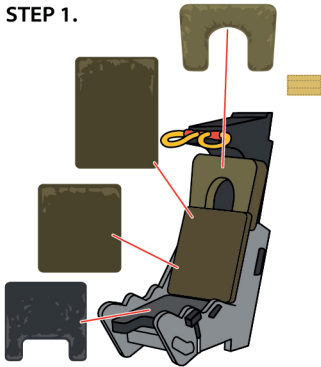

BLACKBURN/HAWKER SIDDELEY SEAT HARNESSES ETC (AIRFIX 1:48 SCALE) MARTIN-BAKER TYPE 6, MK2

STEP 1.

STEP 2.

STEP 3.

COMPLETE!
(REPEAT FOR REAR SEAT)